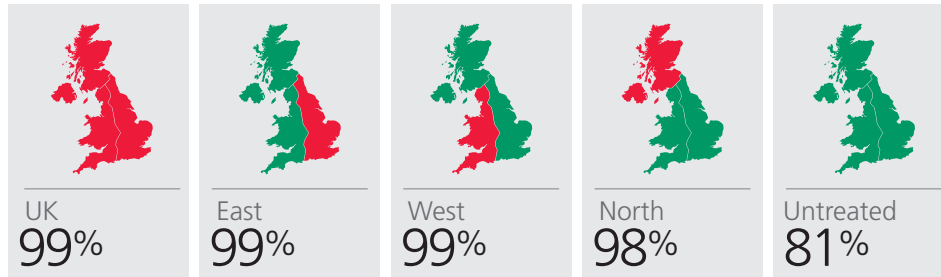

AT THE ROOT OF THE BEST G1 MILLING VARIETIES.

Grow to expect the best

Name: RGT SKYFALL

Species: **WINTER WHEAT**

End market: **BREADMAKING**

Type: **GROUP 1**

CHARACTERISTICS:

- > UK's number one variety
- > Very flexible sowing window
- > Only Group 1 wheat with OWBM resistance
- > Top fusarium rating of any quality wheat
- > Short straw
- > Delivering for farmers and millers

RGT Skyfall
Recommended List
No1 fully approved 2019.

RGT Skyfall
Approved for G1
milling list 2019.

Variety Data: RGT SKYFALL

VARIETY OVERVIEW:

Group 1 milling wheat RGT Skyfall remains the UK's most widely grown winter wheat. It has been the top selling wheat variety for the past two years, the first time a milling wheat has achieved that for more than 25 years. Its combination of high yields, excellent quality and good functionality has made it an out-and-out favourite among UK milling wheat growers and end users. RGT Skyfall, the only Group 1 with midge resistance, also maintains a large share of the UK feed wheat market, thanks to its high output, good straw characteristics and very strong agronomics.

YIELD:

AGRONOMICS:

Ripening	0
Height	82
Lodging + PGR	8
Lodging - PGR	8
Spec weight	78.6

DISEASE:

Mildew	5
Yellow Rust	5
Brown Rust	8
Septoria	5.9
Eyespot	6@

Performance Data: RGT SKYFALL

YIELD PERFORMANCE: