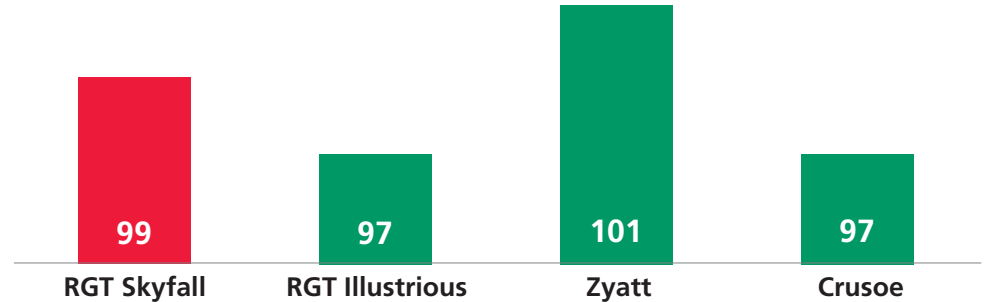

RGT Skyfall
Recommended List
No1 fully approved 2019.

RGT Skyfall
Approved for G1
milling list 2019.

Variety Data: RGT SKYFALL

VARIETY OVERVIEW:

Group 1 milling wheat RGT Skyfall remains the UK's most widely grown winter wheat. It has been the top selling wheat variety for the past two years, the first time a milling wheat has achieved that for more than 25 years. Its combination of high yields, excellent quality and good functionality has made it an out-and-out favourite among UK milling wheat growers and end users. RGT Skyfall, the only Group 1 with midge resistance, also maintains a large share of the UK feed wheat market, thanks to its high output, good straw characteristics and very strong agronomics.

YIELD:

AGRONOMICS:

Ripening	0
Height	82
Lodging + PGR	8
Lodging - PGR	8
Spec weight	78.6

DISEASE:

Mildew	5
Yellow Rust	5
Brown Rust	8
Septoria	5.9
Eyespot	6@

Performance Data: RGT SKYFALL

YIELD PERFORMANCE:

AGRONOMIC PERFORMANCE:

	Lodging (+pgr)	Lodging (-pgr)	Height (cm)	Ripening (+/- JB Diego)	Spec Weight	Milling Spec
RGT Skyfall	8	8	82	0	78.6	13.3
RGT Illustrious	8	7	88	+1	77.5	13.1
Zyatt	8	7	83	0	78.3	13.2
Crusoe	8	7	81	+1	78.3	13.6