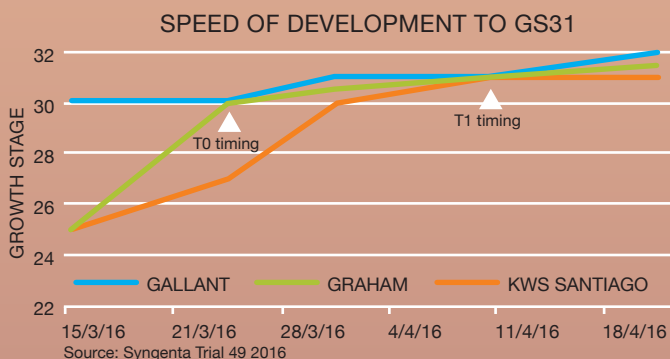

Protein content:
11.5%

Recommended Seed Rate:

September:
275-300 seeds/m²

October:
300-350 seeds/m²

November:
350+ seeds/m²

High yields throughout UK

UK	E	W	N
102	101	105	101

Robust Disease & Agronomics

Height (cm): 88

Lodging no PGR
(1-9): 7

Lodging with PGR
(1-9): 8

Nitrogen Advice:

A standard nitrogen input programme for a feed variety should be applied, typically 180 kg N/ha

GRAHAM AT A GLANCE

- Outstanding disease resistance with an excellent untreated yield
- Performs extremely well in the West on both light and heavy soils
- Excellent first wheat
- Very good resistance to lodging
- Exceptional grain quality

GRAHAM IS RELIABLE WITH A UNIQUE GROWTH HABIT

- The robust variety that produces consistently high yields when drilled right from the beginning of September until Christmas
- **GRAHAM** has a prostrate over winter growth habit and is slower to reach stem extension therefore one of the last to reach T0 timing as highlighted on the graph

▲ GRAHAM's fungicide timing

- After GS31, **GRAHAM** quickly moves through its growth stages so it will reach T1 and T2 at a similar time to JB Diego
- **GRAHAM** will then reach heading before JB Diego, and this translates into early ripening and harvest date
- The short window between T0 and T1 applications ensures you get the most out of your fungicides to give added security within the season