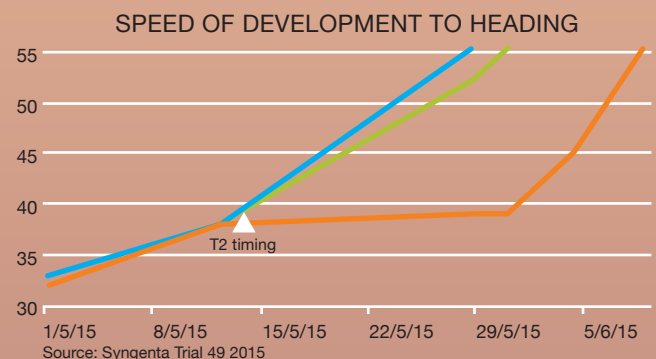

Source: AHDB Recommended List. The full database can be consulted at www.cereals.ahdb.org.uk

RECOMMENDED

Graham

Premio x Expert

Maturity -1

Grain Quality

Specific weight:
76.8 kg

Hagberg Falling
Number: 279

Height (cm): 88

Lodging no PGR
(1-9): 7

Lodging with PGR
(1-9): 8

Nitrogen Advice:

A standard nitrogen input programme for a feed variety should be applied, typically 180 kg N/ha

GRAHAM AT A GLANCE

- Outstanding disease resistance with an excellent untreated yield
- Performs extremely well in the West on both light and heavy soils
- Excellent first wheat
- Very good resistance to lodging
- Exceptional grain quality

GRAHAM IS RELIABLE WITH A UNIQUE GROWTH HABIT

- The robust variety that produces consistently high yields when drilled right from the beginning of September until Christmas
- **GRAHAM** has a prostrate over winter growth habit and is slower to reach stem extension therefore one of the last to reach T0 timing as highlighted on the graph

▲ GRAHAM's fungicide timing

- After GS31, **GRAHAM** quickly moves through its growth stages so it will reach T1 and T2 at a similar time to JB Diego
- **GRAHAM** will then reach heading before JB Diego, and this translates into early ripening and harvest date
- The short window between T0 and T1 applications ensures you get the most out of your fungicides to give added security within the season