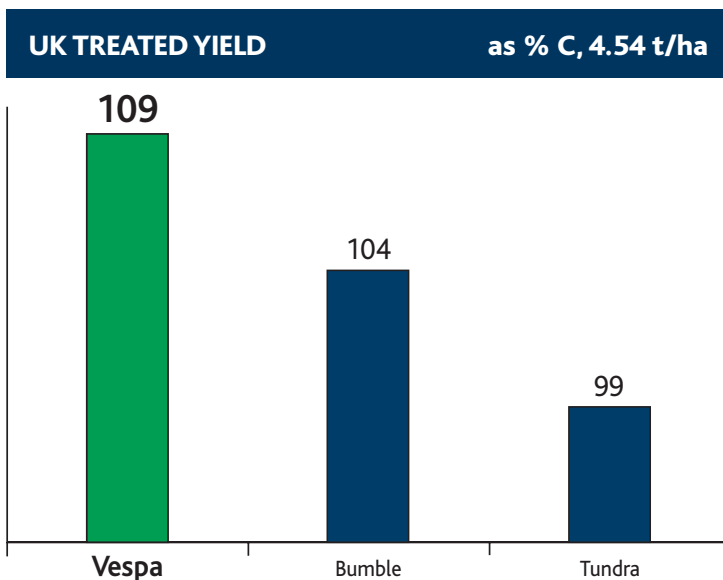

## Winter Bean

- Highest yielding available variety
- Large seed size and pale hilum
- Short, stiff straw

Vespa is the highest yielding available variety on the new PGRO DL 2021, some 10% ahead of market leader Tundra.

It has short straw with good standing ability and a larger seed size than Tundra. With its large seed and pale hilum Vespa has excellent potential for the export market as well as feed.

**ANNUAL YIELDS**