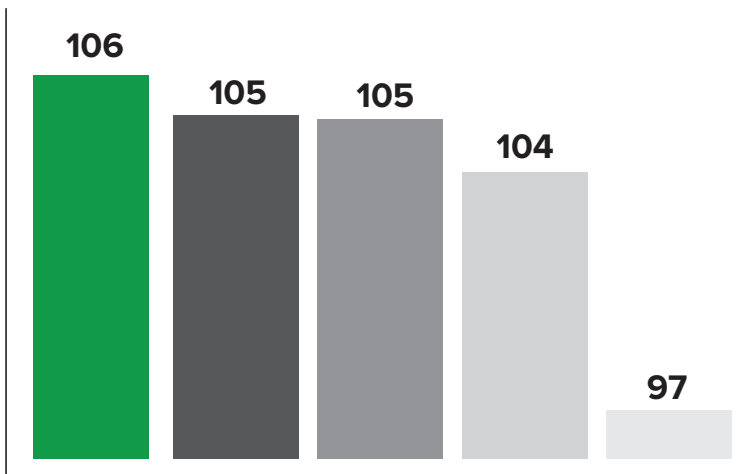

YIELD PERFORMANCE

Legend: Lynx (Green), Capri (Black), LG Raptor (Dark Grey), Daisy (Light Grey), Fuego (White)

The control for yield is the mean of 4 & 5 year varieties (4.5t/ha). Yield differences of less than 9.9% are not statistically different. Other varieties shown are closest on DL. In addition, the lowest yielding variety on DL is given to show continuing varietal improvement