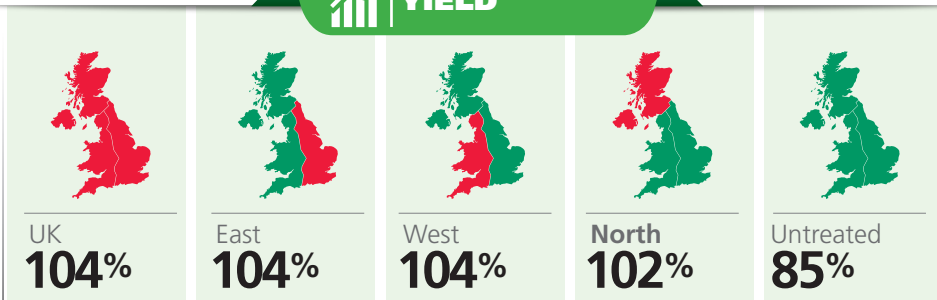

# RGT SAKI

G4 WINTER WHEAT

## YIELD

1st wheat	104%
2nd wheat	104%
Light land	103%
Heavy land	103%

## YIELD