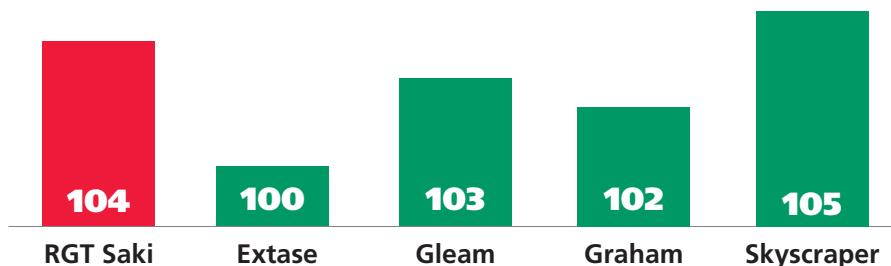

PERFORMANCE DATA

YIELD PERFORMANCE:

AGRONOMIC PERFORMANCE:

	Lodging -PGR	Lodging +PGR	Height	Ripening	Spec weight
RGT Saki	7	7	88	+3	75.9
Extase	7	8	90	-1	78.4
Gleam	7	7	87	0	76.3
Graham	7	8	88	-1	76.8
Skyscraper	7	7	92	0	76.8

DISEASE RESISTANCE:

	Mildew	Yellow rust *	Brown rust	Septoria tritici	Eyespot	Fusarium	OWBM
RGT Saki	5	8	7	6.5	[5]	6	R
Extase	7	8	7	8.0	[4]	6	-
Gleam	6	5	6	6.1	4	6	R
Graham	7	8	5	6.8	3	7	-
Skyscraper	7	8	6	5.1	[4]	7	R

DISEASE

Mildew	5
Yellow rust *	8
Brown rust	7
Septoria tritici	6.5
Fusarium	6
OWBM	R

Let's talk 01799 533700 • ragtseeds.co.uk

RAGT Seeds Ltd. Grange Road, Ickleton, Essex CB10 1TA.