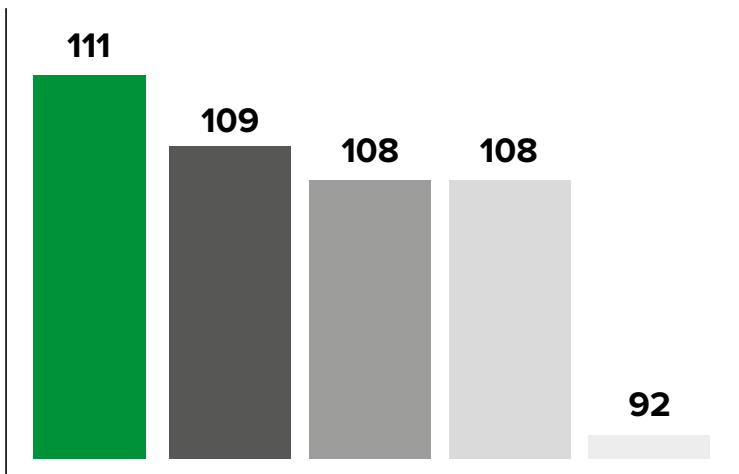

AGRONOMICS

Earliness of maturity **4**

Straw length (cm) **93**

Standing Ability at Harvest **6**

SEED CHARACTERISTICS

Thousand Seed Weight (g) (@15%mc) **277**

Protein Content **21.2**

DISEASE

Resistance to Pea Wilt **R**

Resistance to Downy Mildew **6**

Ratings above are 1-9. A high rating indicates that the variety shows the character to a high degree

YIELD PERFORMANCE

Legend: Bluetime (Green), Greenway (Black), Karioka (Dark Grey), Kiravi (Light Grey), LG Stallion (White)

The control for yield is the mean of 4 & 5 year varieties (3.85t/ha). Yield differences of less than 10.5% are not statistically different. Other varieties shown are closest on DL. Also lowest yielding variety on DL to show varietal improvement.