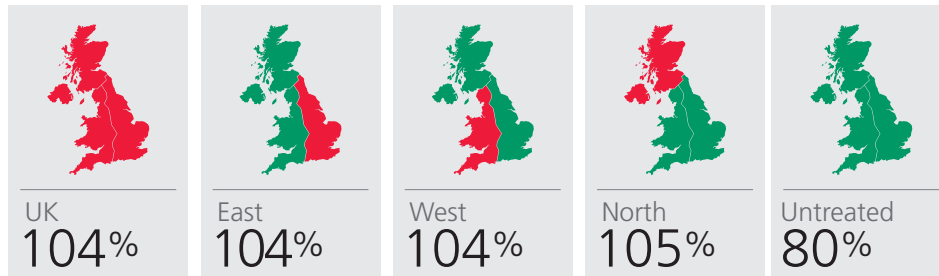

AT THE ROOT OF THE BEST G4 FEED VARIETIES.

Grow to expect the best

Name: RGT GRAVITY

Species: **WINTER WHEAT**

End market: **FEED**

Type: **GROUP 4 (HARD)**

CHARACTERISTICS:

- > Highest yielding hard feed wheat
- > Excellent choice for first and second wheat positions
- > Strong consistent performer suited to all soil types
- > Exceptional output in all regions
- > OWBM resistant

RGT Gravity
AHDB Recommended List 2019

Variety Data: RGT GRAVITY

VARIETY OVERVIEW:

RGT Gravity is the highest yielding Group 4 hard winter wheat on the 2019/20 Recommended List. It gained automatic promotion last autumn and is already one of the UK's biggest selling varieties, thanks to strong backing from merchants and widespread uptake by seed producers. RGT Gravity is an excellent fit for the main and late drilling slots, where it has a great future as the "farmers' choice" variety.

YIELD:

AGRONOMICS:

Ripening	+1
Height	86
Lodging + PGR	7
Lodging - PGR	7
Spec weight	76.4

DISEASE:

Mildew	4
Yellow Rust	8
Brown Rust	6
Septoria	5.0
Eyespot	4
OWBM Resistance	R

Performance Data: RGT GRAVITY