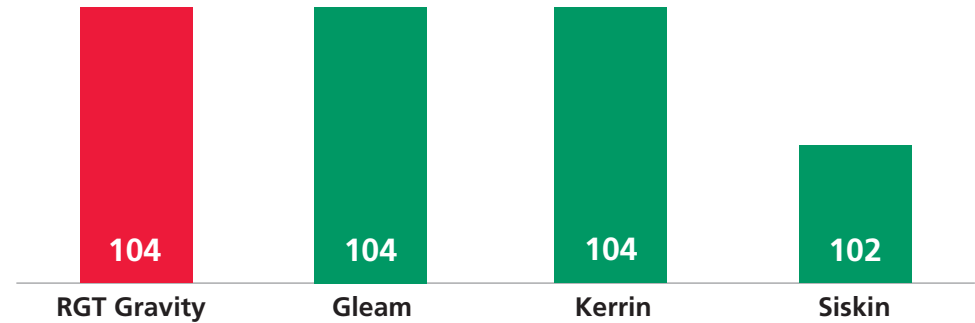

RGT Gravity
AHDB Recommended List 2019

Variety Data: RGT GRAVITY

VARIETY OVERVIEW:

RGT Gravity is the highest yielding Group 4 hard winter wheat on the 2019/20 Recommended List. It gained automatic promotion last autumn and is already one of the UK's biggest selling varieties, thanks to strong backing from merchants and widespread uptake by seed producers. RGT Gravity is an excellent fit for the main and late drilling slots, where it has a great future as the "farmers' choice" variety.

YIELD:

AGRONOMICS:

Ripening	+1
Height	86
Lodging + PGR	7
Lodging - PGR	7
Spec weight	76.4

DISEASE:

Mildew	4
Yellow Rust	8
Brown Rust	6
Septoria	5.0
Eyespot	4
OWBM Resistance	R

Performance Data: RGT GRAVITY

YIELD PERFORMANCE:

AGRONOMIC PERFORMANCE:

	Lodging (+pgr)	Lodging (-pgr)	Height (cm)	Ripening (+/- JB Diego)	Spec Weight
RGT Gravity	7	7	86	+1	76.4
Gleam	7	7	85	0	76.6
Kerrin	7	7	84	+1	76.5
Siskin	7	6	83	+1	77.5