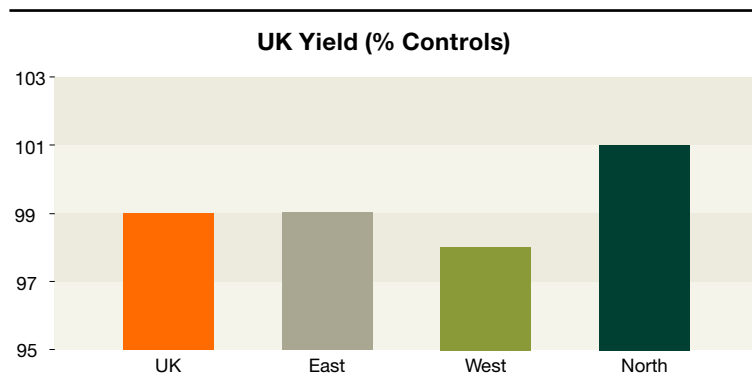

GRAFTON

Winter Wheat
Cordiale x W97

SEEDING
THE FUTURE
SINCE 1856

Sow early - harvest early.

- Ideal for early drilling and very early to harvest
- Nothing is stiffer or shorter
- Quick and easy to combine
- Superb physical grain characteristics
- Ideally suited to very fertile sites

One of the most versatile feed wheats available, Grafton is a consistent performer and is the ideal partner for later maturing wheats. It remains the best variety for early drilling thanks to its slow speed of development. Its early maturity and easy combining, usually ensures a great start to harvest. Grafton's early sown performance is supported by its combination of the Pch-1 Rendezvous gene for eyespot and exceptional specific weight.

Nothing is shorter and stiffer, so a chlormequat PGR programme is all that is needed. Being relatively shy tillering, best practice is to increase seed rates by 50 seeds sq m more than you'd normally use, but being such a short, stiff variety, this won't compromise standing ability.

Grafton	
Yield (%)	
UK	99
East	99
West	98
North	[[101]]
Disease	
Mildew	[7]
Yellow Rust	6
Brown Rust	6
S.Nodorum	[5]
S.tritici	5.4
Eyespot	6@
Fusarium	5
OWBM	-
Agronomy	
Lodging (+)	8
Lodging (-)	8
Height (cm)	75
Ripening (+/- JB Diego)	-1
Sp.Wt (kg/hl)	79.1

Data sources: AHDB Recommended List, Winter Wheat 2018/19
@ believed to carry the Pch1 Rendezvous resistance gene to eyespot

KWS UK Ltd, 56 Church Street, Thriplow, Royston, Herts, SG8 7RE

■ Tel: 01763 207300 ■ Fax: 01763 207310 ■ Email: info@kws.com ■ www.kws-uk.com