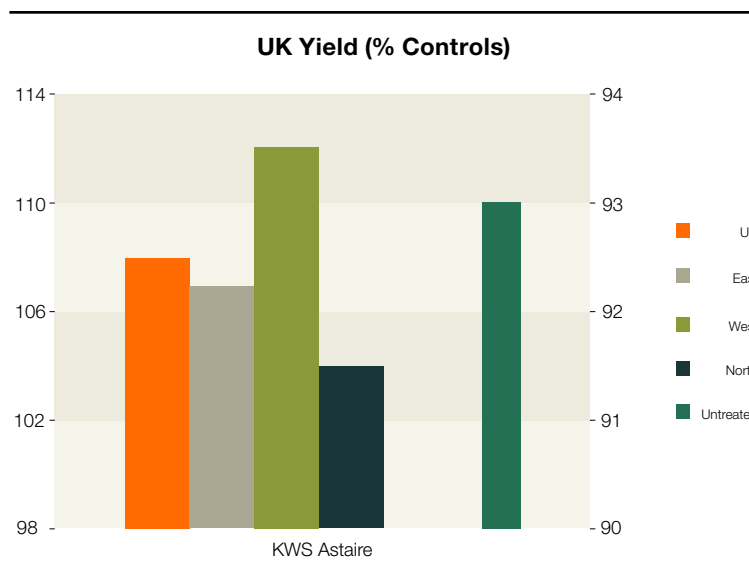

KWS ASTAIRE

Winter Barley

Saturn x KWS Meridian /x KW 6-855

SEEDING
THE FUTURE
SINCE 1856

The highest yielding conventional 6-row

- Outperforms any hybrid in the West
- Highest untreated yield of any Recommended winter barley
- Excellent all-round disease profile

KWS Astaire is the new Six-row conventional variety for the 2018/19 RL. It has exceptional yields UK wide, and is the highest yielding Recommended Winter Barley in the West. KWS Astaire has exceptionally stiff straw, being the only Recommended variety with 0% lodging with PGR.

Completing the package is an outstanding disease profile including a [9] for Yellow rust and the highest untreated yield for any Recommended variety on 18/19 RL.

KWS Astaire	
Yield (%)	
UK	108
East	107
West	112
North	104
Disease	
Mildew	7
Yellow Rust	[9]
Brown Rust	7
Rhynchosporium	7
Net blotch	6
BaYMV	R
Agronomy	
Screenings <2.25mm	[0.7]
Screenings <2.5mm	[2.2]
Lodging	8
Maturity (+/- SY Venture)	0
Height (cm) with PGR	102
Sp.Wt (kg/hl)	65.5